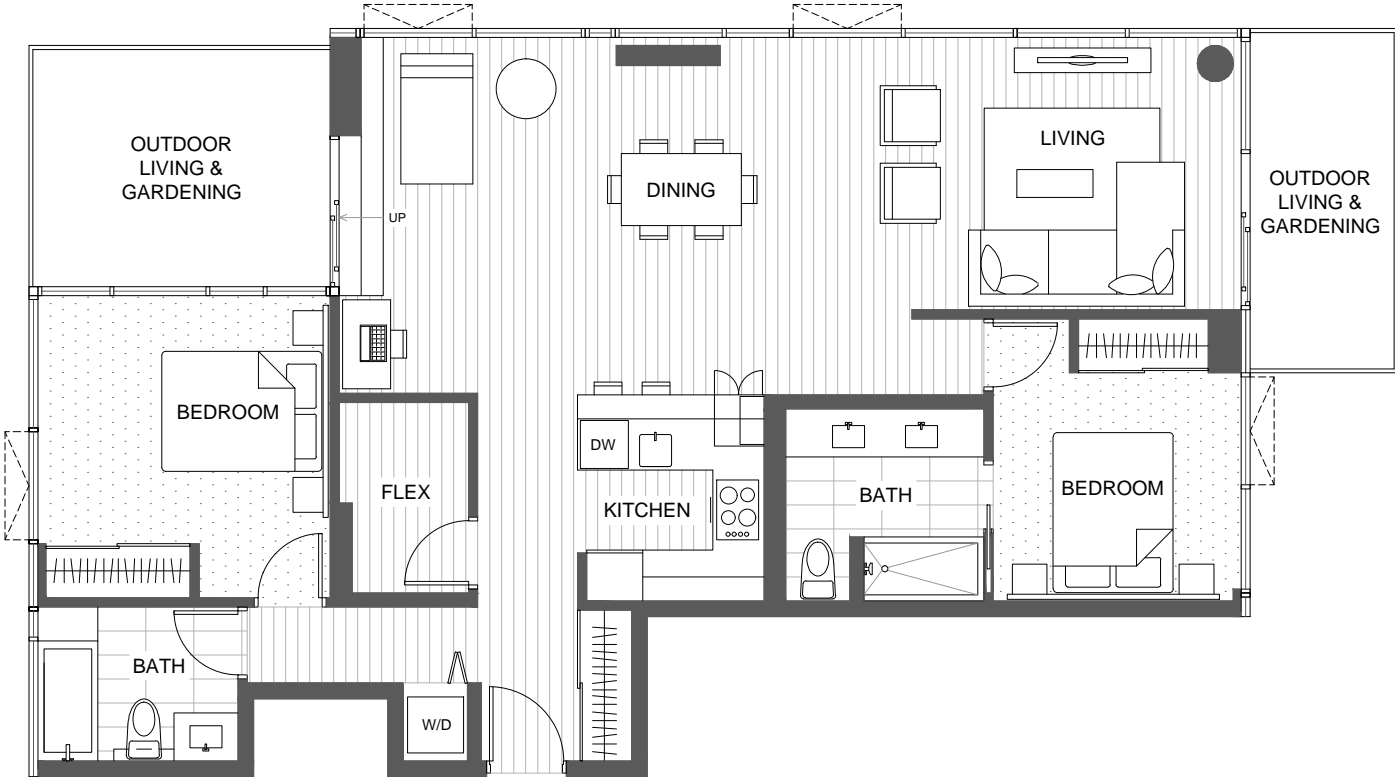

FLOORPLAN E2

1248 sq.ft. | Private Collection SubPenthouse | 2 Bedroom | 2 Bath | 82 + 121 sq.ft. Balcony

* Ceiling Height 8'-8 1/2"